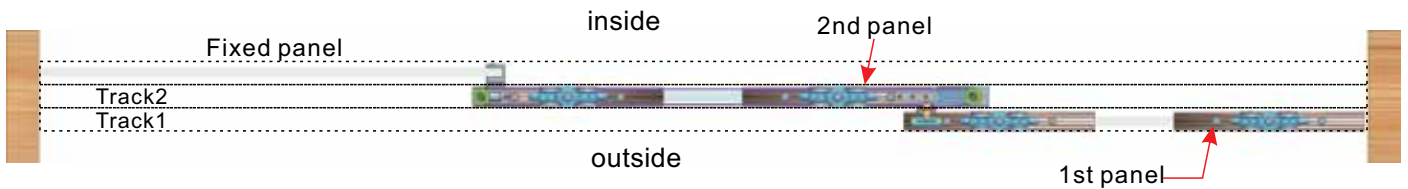

# Frameless Soft Close Linkage Door

RGTS - 2035 1+2 | MRP : 92000 | Track Size : 4000mm  
 Finish : Silver, Black

$W = (L + 45 + 45 - 3 - 5) / 3 = (L + 82) / 3$   
 Fixed panel glass height =  $H - 57$   
 Sliding panel glass height =  $H - 127$   
 Steel rope length =  $2W + 200$   
 Sliding panel can be adjusted up 6mm, down 4mm