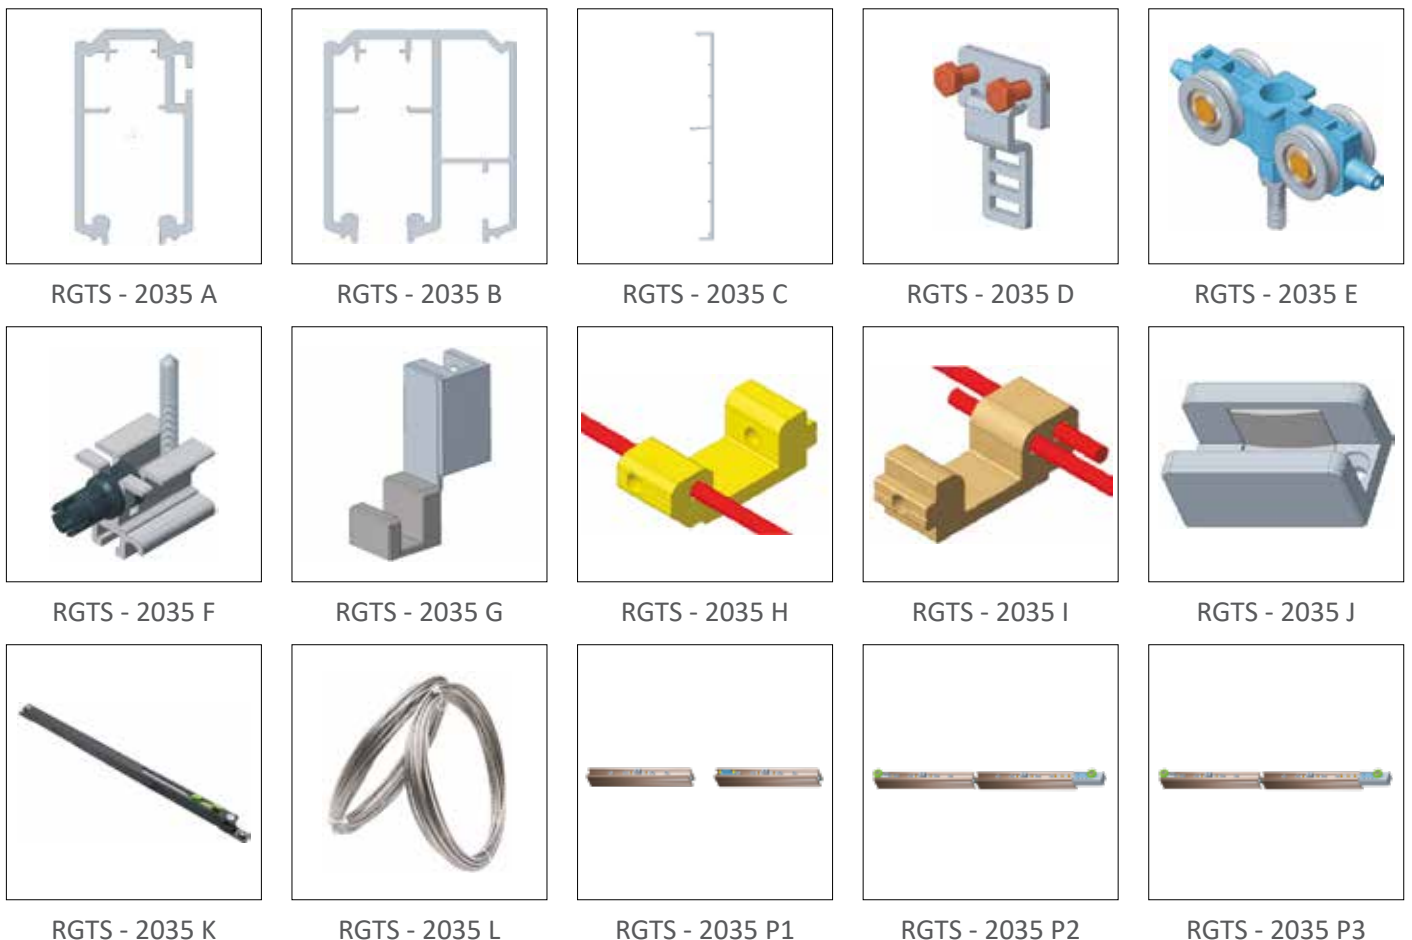

$W = (L + 45 + 45 - 3 - 5) / 3 = (L + 127) / 4$
Fixed Panel Glass Height = $H - 57$
Sliding Panel Glass Height = $H - 127$
Steel Rope Length = $2W + 200$
Sliding Panel Can Be Adjusted Up 6mm, Down 4mm