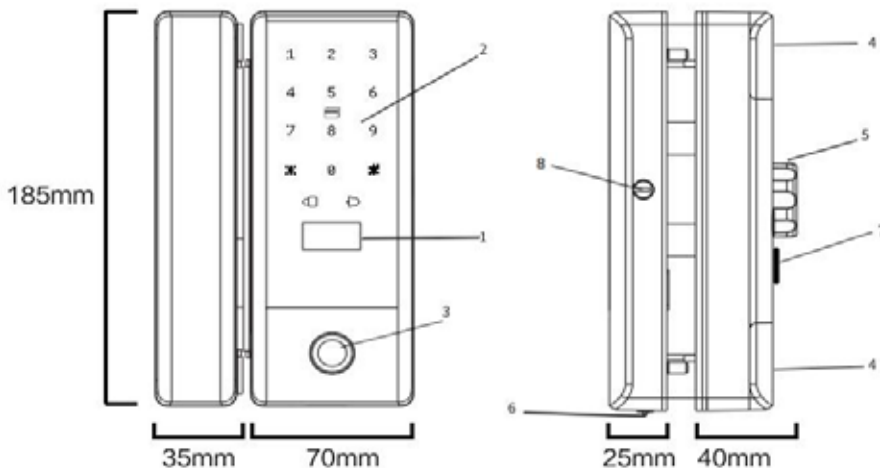

Technical Specification	
Item Code	RDGL - 3801
Material	Alloy + ABS
Unlock ways	Fingerprint, Card, Password App - TTLock Bluetooth or Wifi
Size	Main panel 70*185mm Side Panel 35*185mm
Password Length	6 digital
Virtual Password	14 digital
Working Power	AA Alkaline batteries 4 pcs
Fingerprint capacity	100
Card + Password	1000
Door thickness	10-12mm
Emergency power supply	USB charge
Alarm	Low battery alarm
Color	Black