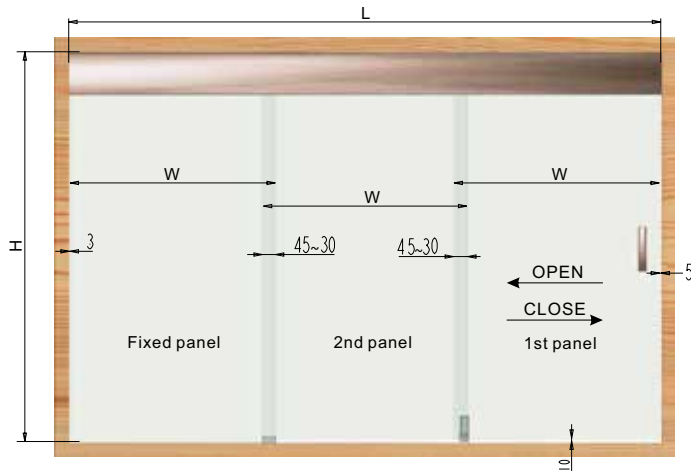

Frameless Soft Close Linkage Door

RGTS - 2035 1+2 | MRP : 92000 | Track Size : 4000mm
Finish : Silver, Black