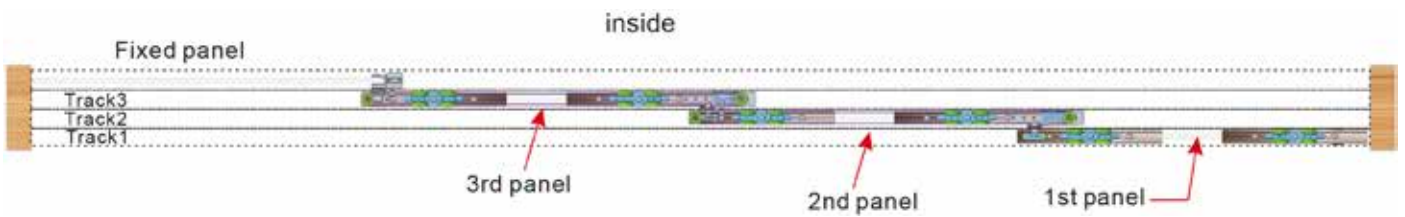

$W = (L + 45 + 45 - 3 - 5) / 3 = (L + 127) / 4$
Fixed Panel Glass Height = $H - 57$
Sliding Panel Glass Height = $H - 127$
Steel Rope Length = $2W + 200$
Sliding Panel Can Be Adjusted Up 6mm, Down 4mm