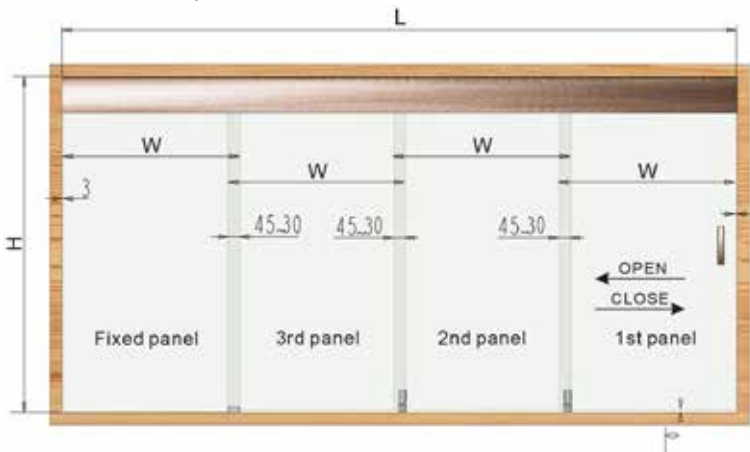

RGTS - 2036 1+3 door | MRP : 126500 | Track Size : 4000mm
Finish : Silver, Black