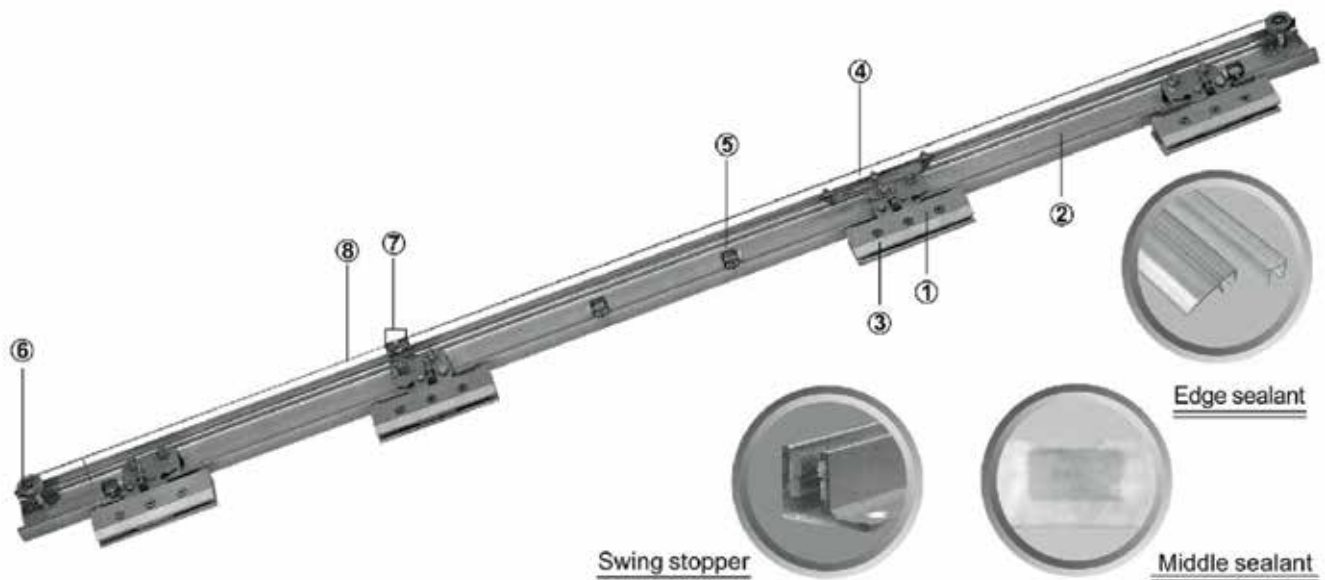

RSSF : 150

MRP : 29000

Semi-automatic Syncro Glass Sliding Fitting (Push/Pull)

Semi-Automatic Series

- Aluminum-alloy track
- Suspension rack
- Special-purpose aluminum clamp
- Semi-automatic transmission connection accessories
- Stopper
- Semi-automatic transmission wheel
- Steel wire fixing screws
- Steel wire

This is an innovation rail system, featuring noiseless operation, extra heavy loading, ease of push and pull installation it is ideal for glass door, wooden door and stainless steel door etc.

INSTALLATION INSTRUCTION

- Suspension rollers: notched nylon for noiseless running on aluminium alloy.
- Connecting axle: extend into connection board, adjust with screws at top and bottom; connect with door clamp at bottom, spring piece must be placed at bottom side of connecting axle.
- Positioning rolling axle; capable of adjusting up/down position for fixing, ensuring steady operation of suspension rollers.
- Connecting board: for connecting and fixing.
- Door clamp: Connect to upper clamp glass fixing position D rill hole with diameter of 10mm in glass for clamp, with nylon rad.
- Semi-automatic device.
- Floor door clamp positioning.
- Left/right positioning of sliding track.