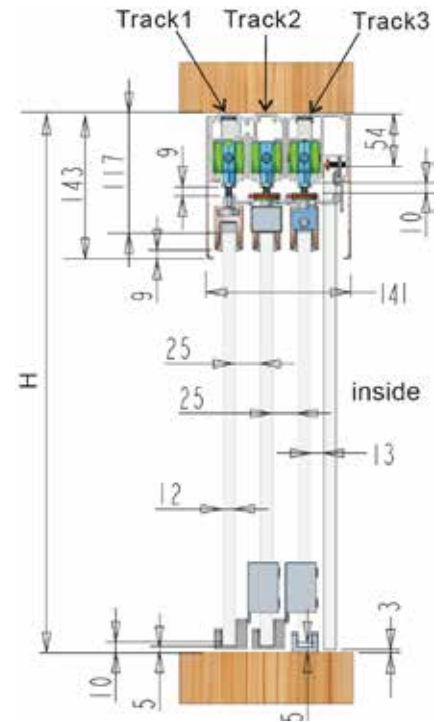

RGTS - 2036 1+3 door | MRP : 126500 | Track Size : 4000mm
Finish : Silver, Black