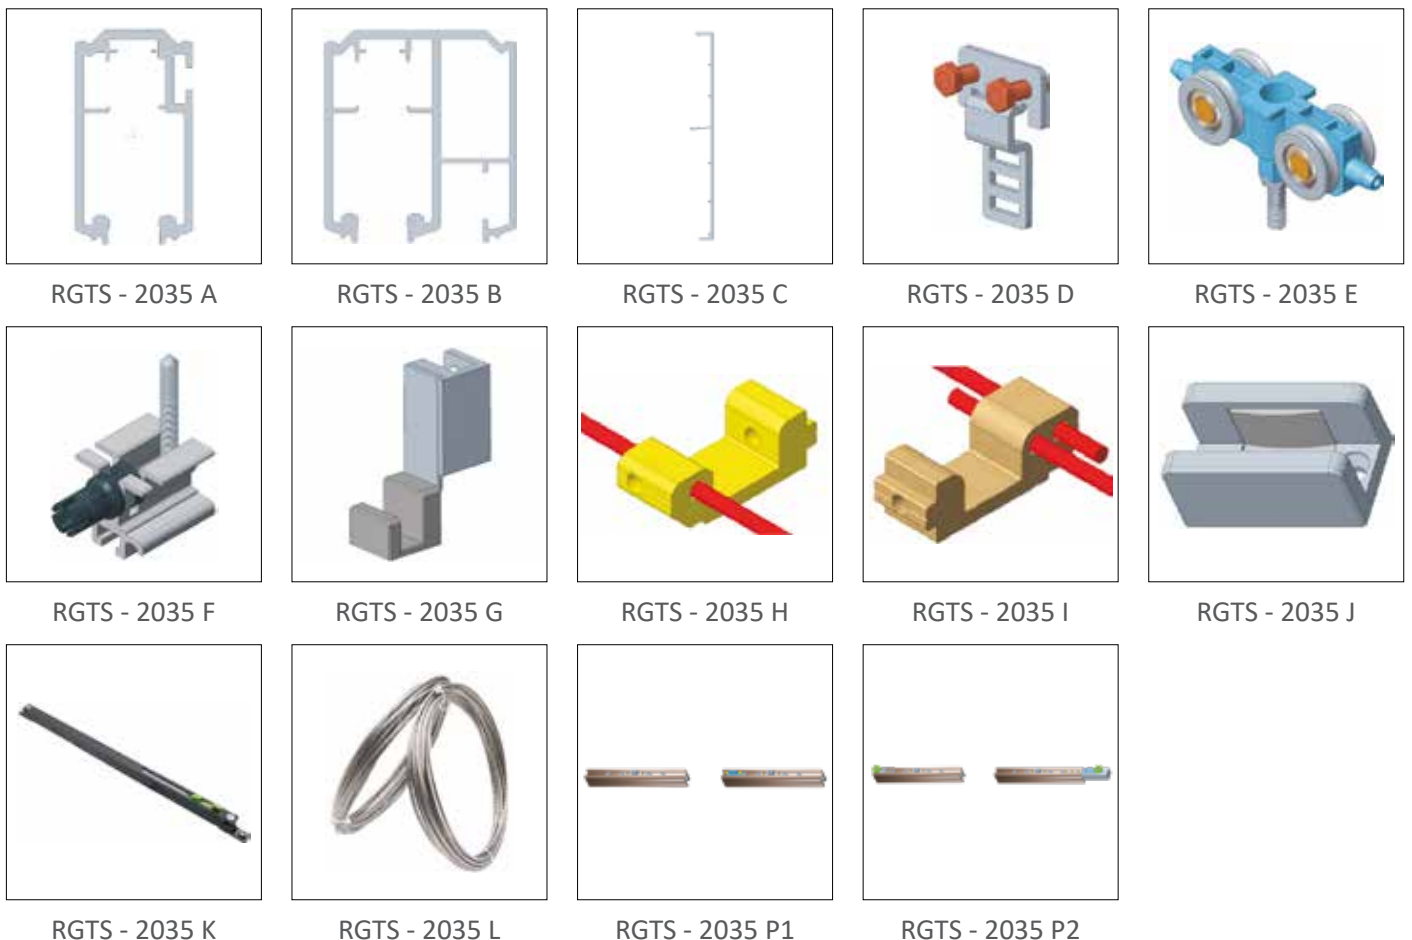

# Frameless Soft Close Linkage Door

RGTS - 2035 1+2 | MRP : 92000 | Track Size : 4000mm  
 Finish : Silver, Black

$W = (L + 45 + 45 - 3 - 5) / 3 = (L + 82) / 3$   
 Fixed panel glass height =  $H - 57$   
 Sliding panel glass height =  $H - 127$   
 Steel rope length =  $2W + 200$   
 Sliding panel can be adjusted up 6mm, down 4mm